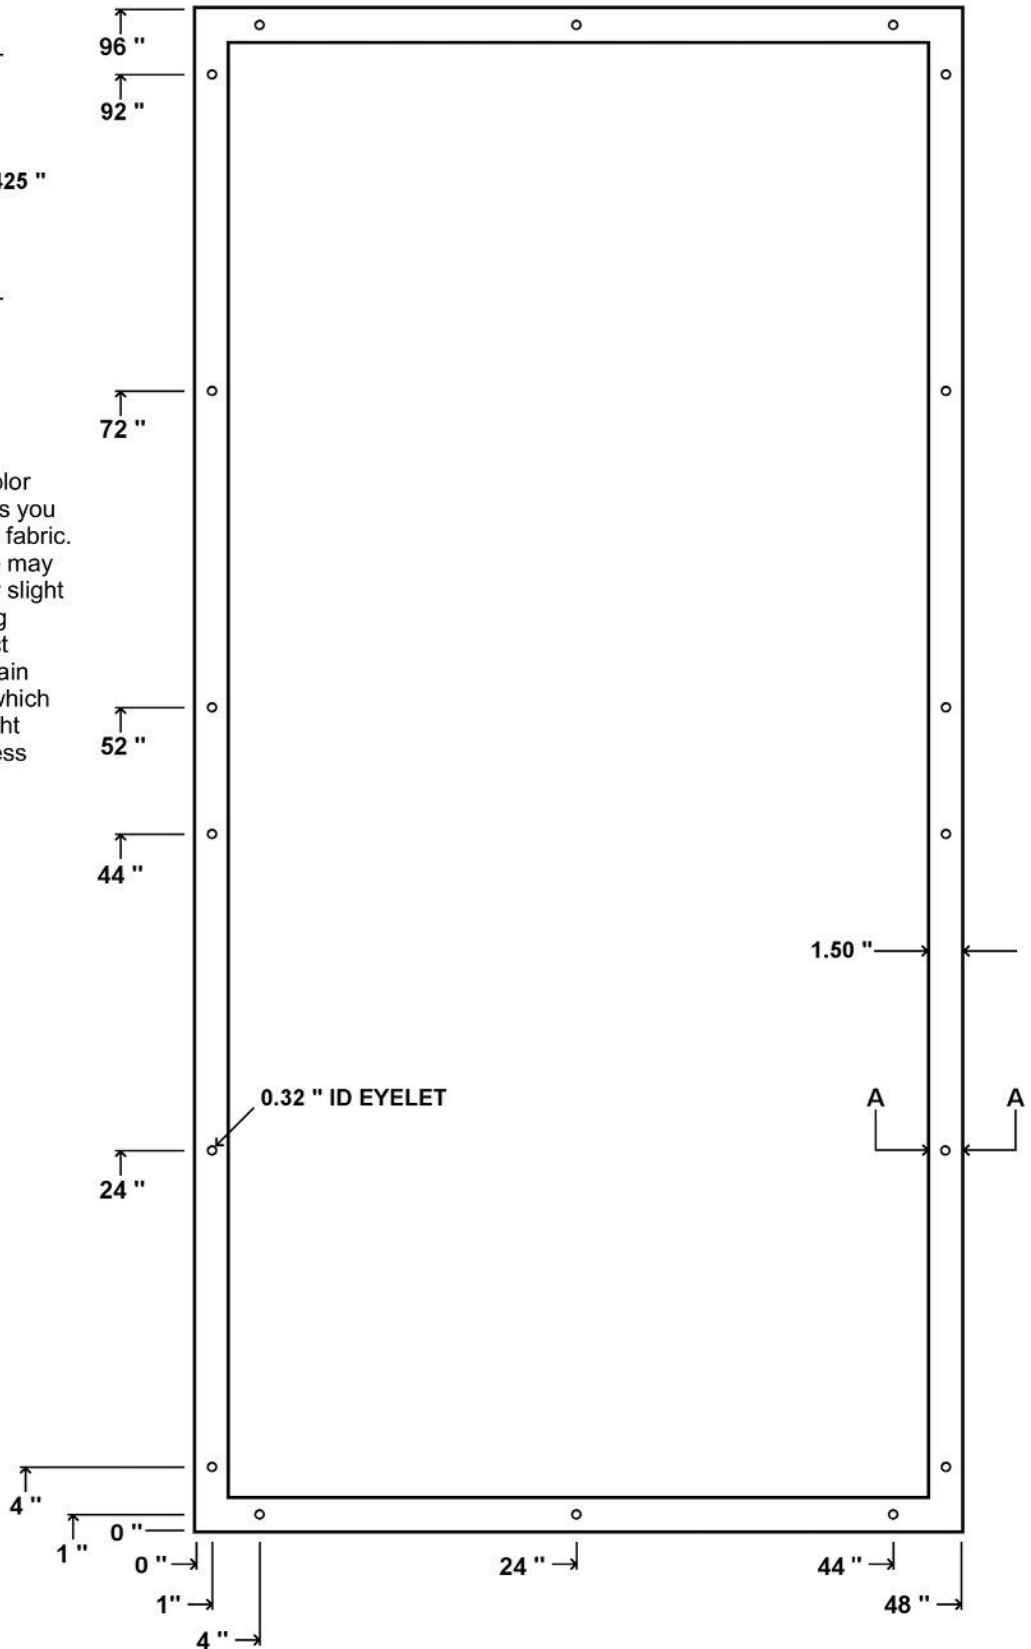

**SECTION A - A**

Sound Panels may have slight color changes when viewed head on as you are looking through the the cover fabric. In some outdoor exposures there may be minor expansion blemishes or slight discoloration of adhesive showing through fabric which will not affect performance. Panels may not drain properly if installed horizontally, which will also result in far heavier weight when wet. Welds are visible unless specified otherwise.

ALL DIMENSIONS  $\pm$  0.250"  
 SPECIFICATIONS SUBJECT TO CHANGE WITHOUT NOTICE

<b>TITLE</b>	
4' x 8' PANEL DIMENSIONS	
FILE NAME:	4X8DIM_1.0.PDF
DATE / REV NO:	5/25/07 REV 2.2
DRAWN BY:	ACOUSTIBLOK
APPROVED BY:	L. JOHNSON
DO NOT SCALE FROM DRAWING	